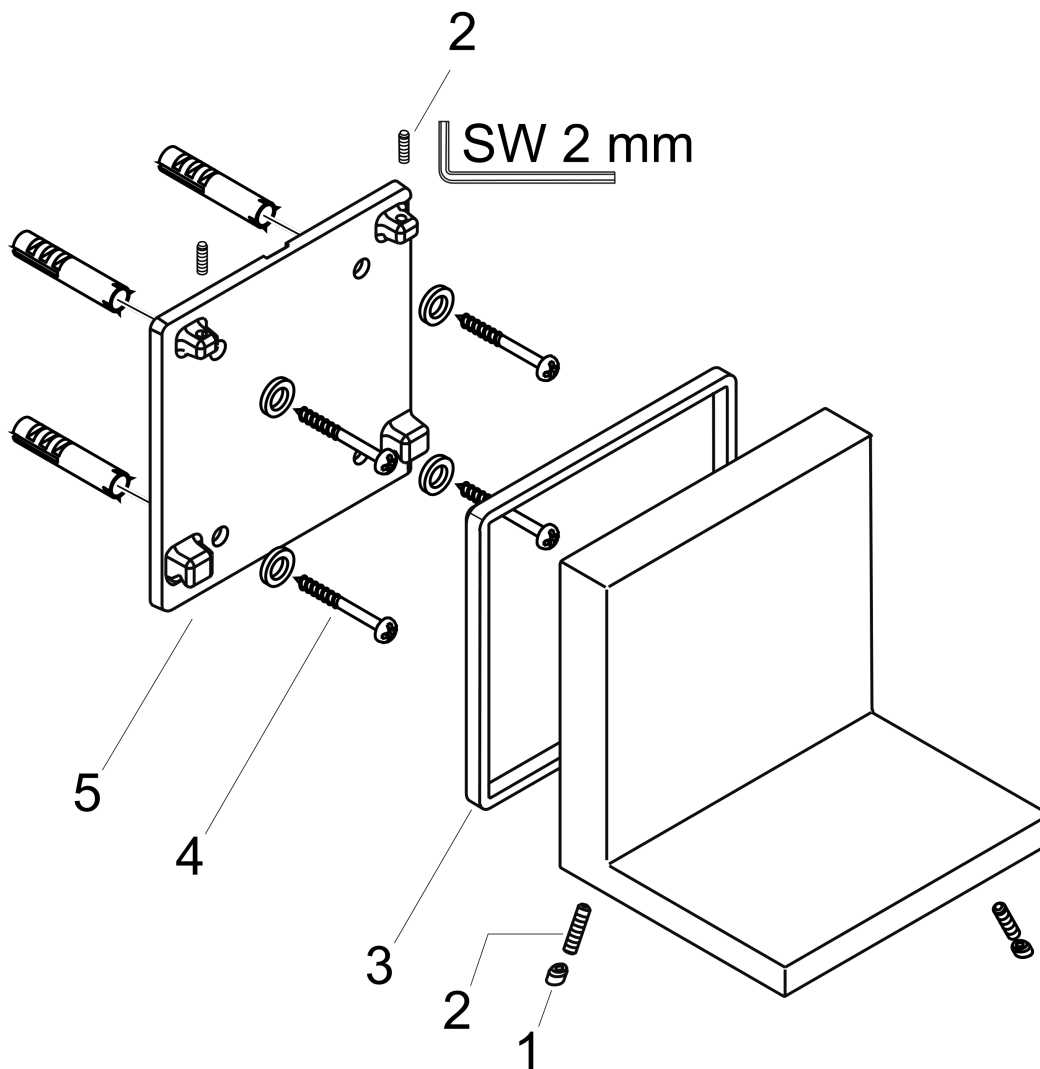

AXOR ShowerCollection

Axor ShowerCollection Shower Shelf Trim, 5"x5"

Finishes : **chrome** Part no. : **40872000**

Description

Features

- when positioning the shelf between waterconducting parts (no.10755000, no.10751000, no.10942000, no.10972000, no.10651000, no.28491000) in joined installation (10mm distance), it is recommended to use basic set no.40877180
- suitable for installation with or without basic set # 40877180
- for use with either vertical or horizontal installation of the basic set

Item details

List Price \$ 530.00

Compliance

Product image

Scale drawing

AXOR ShowerCollection
Axor ShowerCollection Shower Shelf Trim, 5"x5"
Finishes : **chrome** Part no. : **40872000**

Exploded drawing

Year of production: >01/09

AXOR ShowerCollection

Axor ShowerCollection Shower Shelf Trim, 5"x5"

Finishes : **chrome** Part no. : **40872000**

Spare parts list

Year of production: >01/09

Pos.	Description	Part no.	Price	PU
1	screw cover	96338000	-	1
2	hollow set screw M4x16	97663000	-	1
3	seal	97737000	-	1
4	mounting set	96179000	-	1
5	support element	95312000	-	1