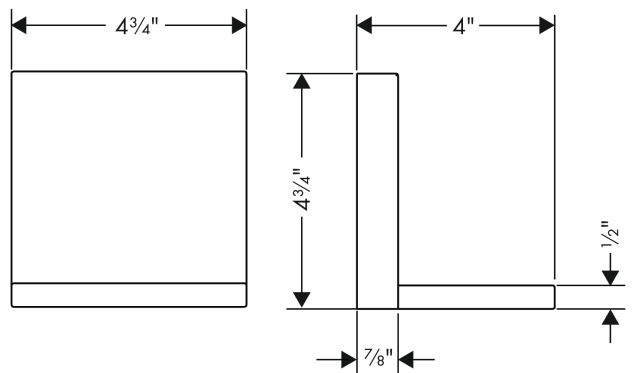

AXOR ShowerCollection

Axor ShowerCollection Shower Shelf Trim, 5"x5"

Finishes : **chrome** Part no. : **40872000**

Description

Features

- when positioning the shelf between waterconducting parts (no.10755000, no.10751000, no.10942000, no.10972000, no.10651000, no.28491000) in joined installation (10mm distance), it is recommended to use basic set no.40877180
- suitable for installation with or without basic set # 40877180
- for use with either vertical or horizontal installation of the basic set

Item details

List Price \$ 530.00

Compliance

Product image

Scale drawing

AXOR ShowerCollection
Axor ShowerCollection Shower Shelf Trim, 5"x5"
Finishes : **chrome** Part no. : **40872000**

Exploded drawing

Year of production: >01/09

AXOR ShowerCollection

Axor ShowerCollection Shower Shelf Trim, 5"x5"

Finishes : **chrome** Part no. : **40872000**

Spare parts list

Year of production: >01/09

Pos.	Description	Part no.	Price	PU
1	screw cover	96338000	-	1
2	hollow set screw M4x16	97663000	-	1
3	seal	97737000	-	1
4	mounting set	96179000	-	1
5	support element	95312000	-	1